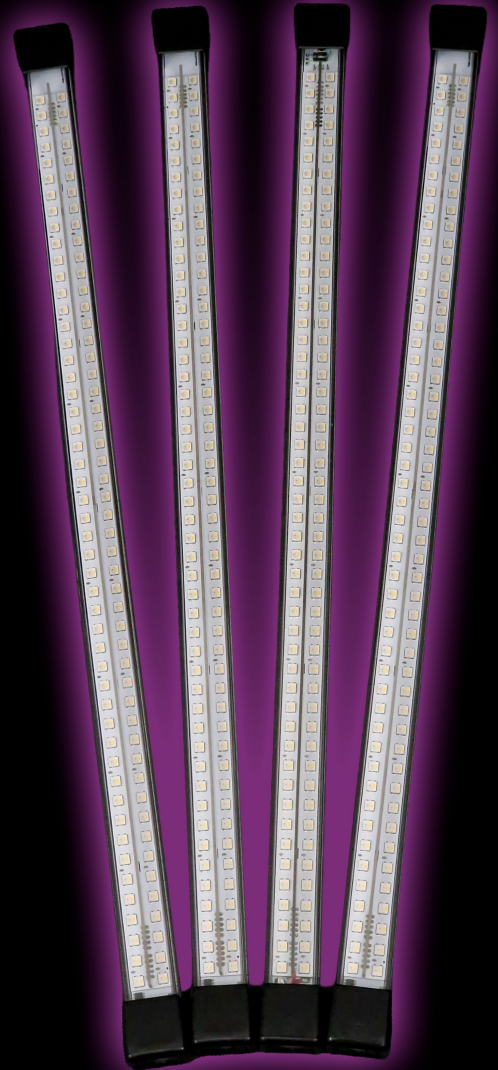

SMARTSHOW

VIBE-100

Intelligent Pixel Tubes

- 100 RGBW pixels per tube
- 16 million colours
- 571mm length
- 32+ programs & many variations
- Operating Modes: Audio, DMX, Pixel-Mapped, RGBW, HSI, CCT, Demo & Slave
- Music Modes: Soft, Rock & Club
- 2.4GHz Wi-Fi & Infra-Red
- 5V 15W PSU (supplied)
- Can be powered by USB power bank (not supplied)
- Ready to go straight out of the bag
- Full range of mounting accessories
- Fast set-up & Pack away
- Available as a 4 tube kit (as shown) or single tubes

For more information visit
smartshow.lighting
or call Bob Lynas on
07594 626 897

"Bring the VIBE – Own the Stage"